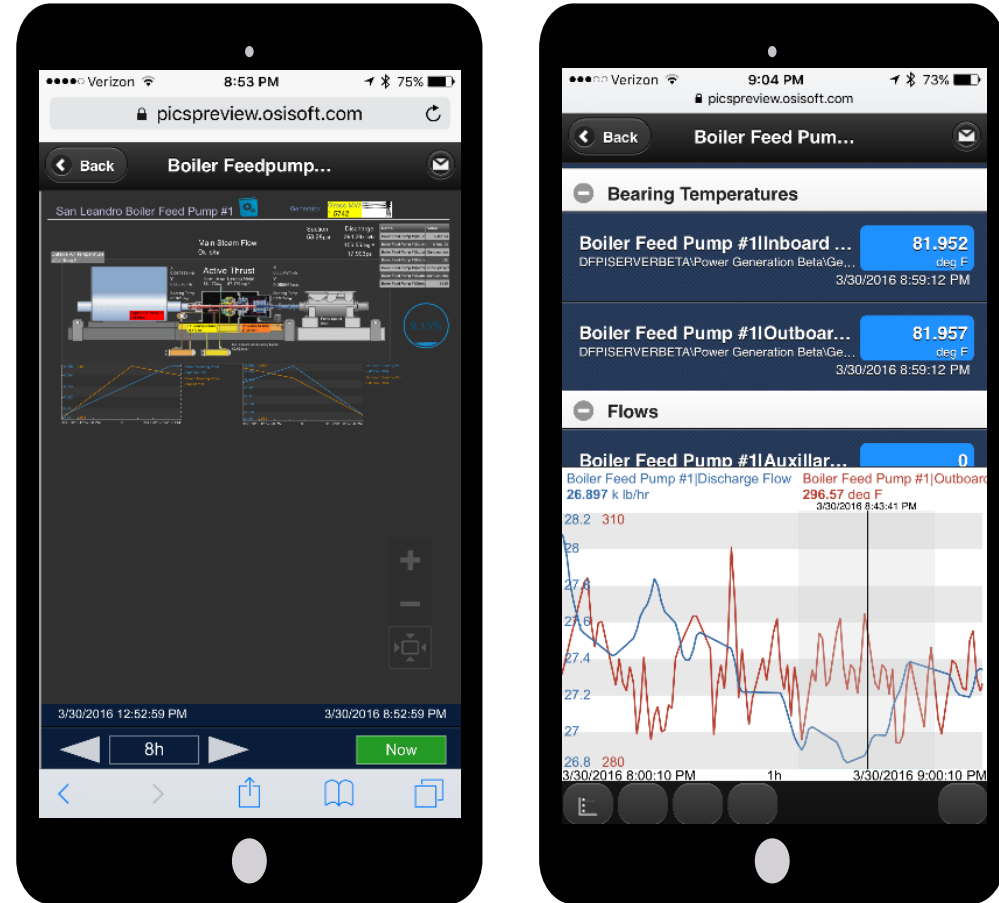

[Generator](#)

Suction
130.38ps

Main Steam Flow
38.473k lb/hr

Outside Air Temperature
37.767 deg F

Phone experience

- Full graphical view of displays
- Compact view of assets
- Time manipulation
- Share link via email

PI Coresight display viewed on a phone

PI Coresight Roadmap

PI Coresight 2016: PI Coresight like never before

PI Coresight 2016 puts power and flexibility into your hands.

- **Mobile** data access
- **Easy** display creation
- **Rapid** deployment
- **Collaboration** platform for critical events