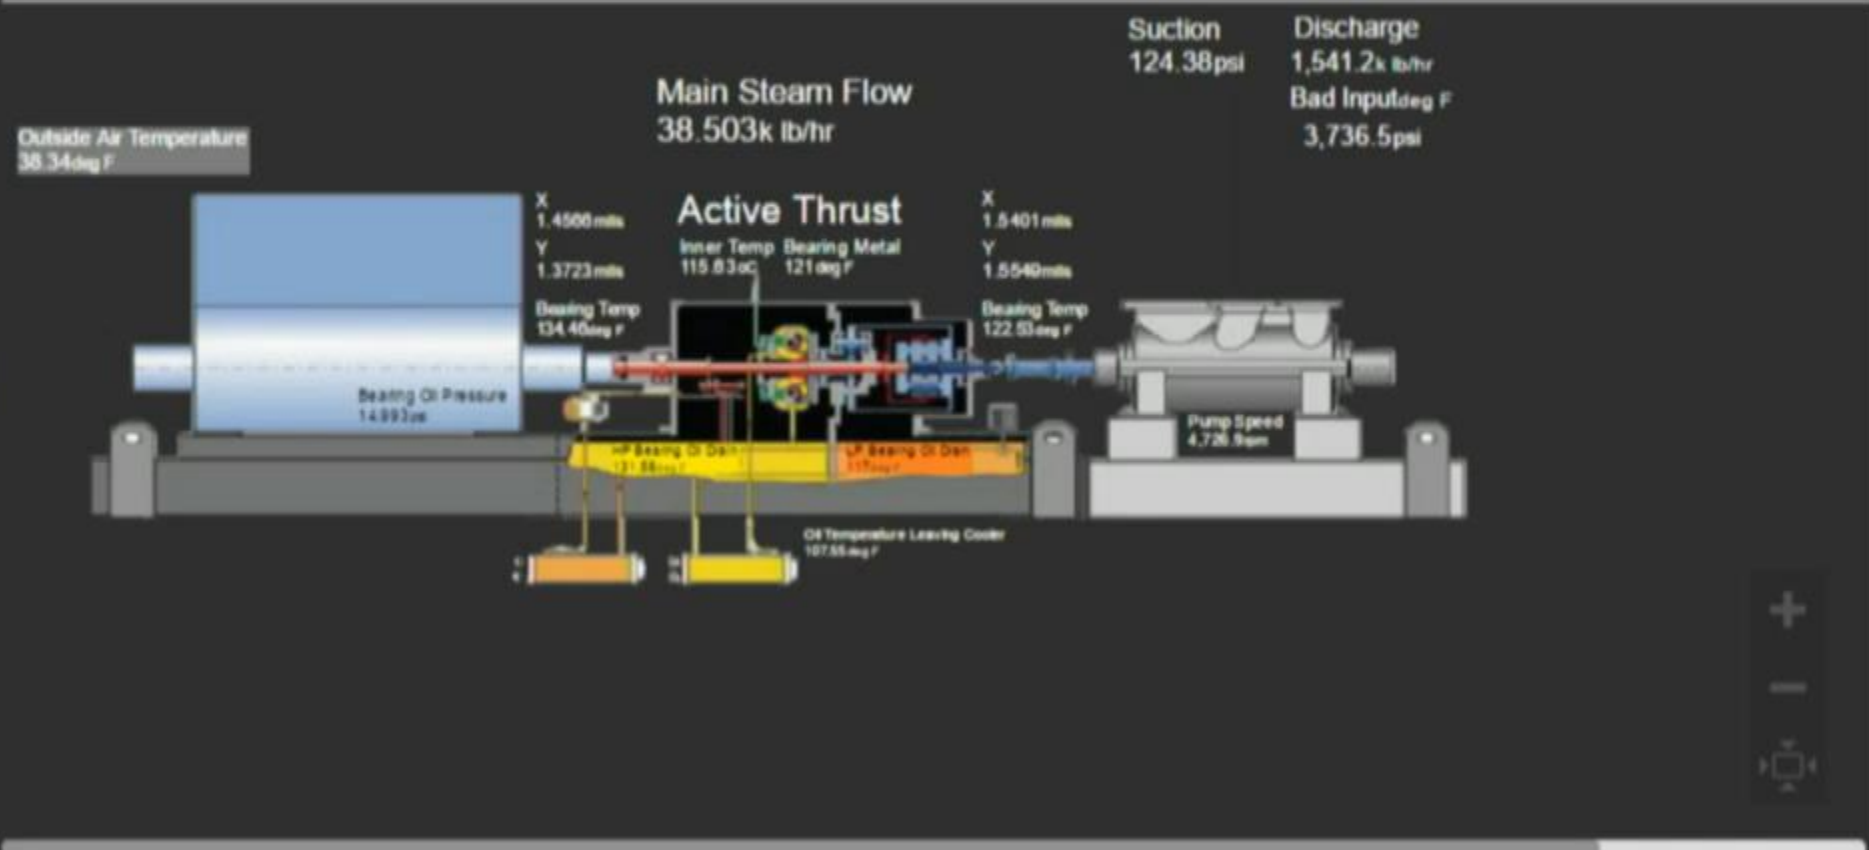

Events

Automatically refresh the list

- Boiler Feed Pump #1 - Low ...
- Boiler Feed Pump #1 - Low ...
- **Boiler Feed Pump #1 - Vibra...**
  4/4/2016 8:09:31 PM - 4/4/2016...
- Boiler Feed Pump #1 - Sucti...
- Boiler Feed Pump #1 - Low

Attributes

Boiler Feed Pump #1 - Vibration A...

General

- Pump Manufacturer: GE
- Pump Name: Boiler Feed Pum...
- Pump Serial Number: 1B395
- Site Name: San Leandro Powe...
- Unit Name: Unit 1

Display: Boiler Feedpump Overview demo ... (read-only) Asset: Boiler Feed Pump #1+ Ad Hoc Display

San Leandro Boiler Feed Pump #1

Generator **Gross MW** 442.06

4/4/2016 2:46:53 PM | 1d | Now | 4/5/2016 2:46:53 PM