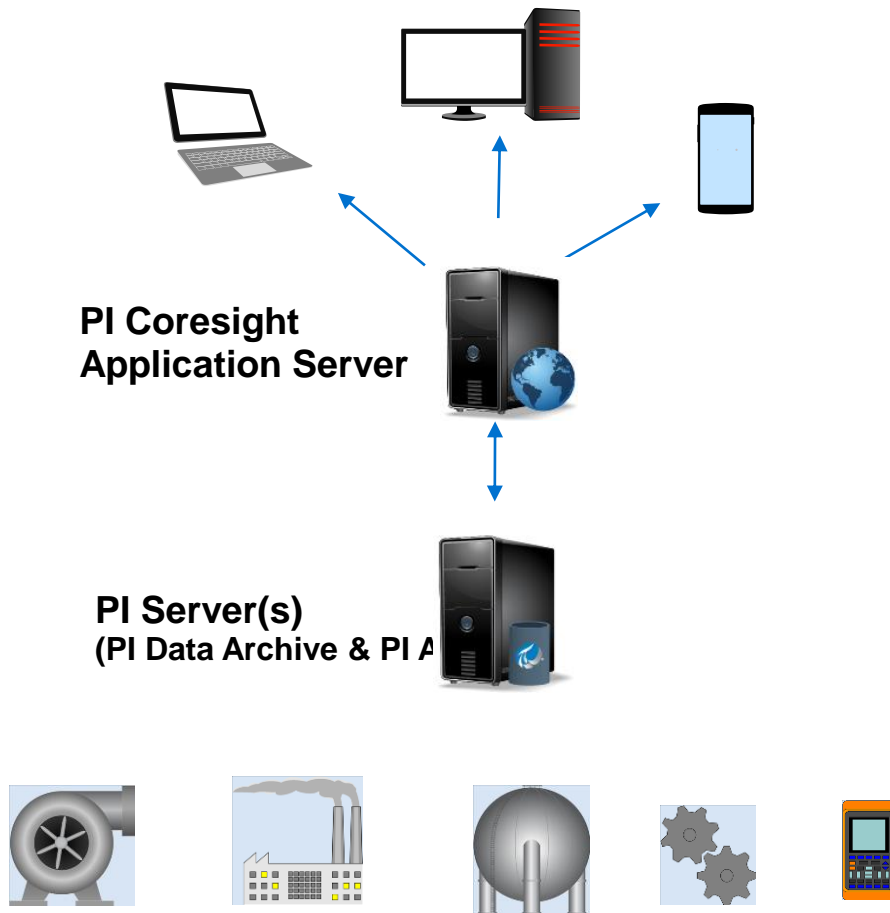

Modern Visualization for the Modern PI System

Authoring

Monitoring

Manual Entry

Ad Hoc Analysis

PI Coresight 2016

What is PI Coresight?

- The fastest, easiest way to visualize PI System data
- Visible with any modern browser
- Rapid deployment
- Supports collaboration and information sharing
- Easily integrated into other web applications

PI Coresight - a better model for a connected world

- Extra security layer between attackers and your critical systems
- Server-side update so all clients are at the same software version
- Usually provides a performance improvement, especially for WAN