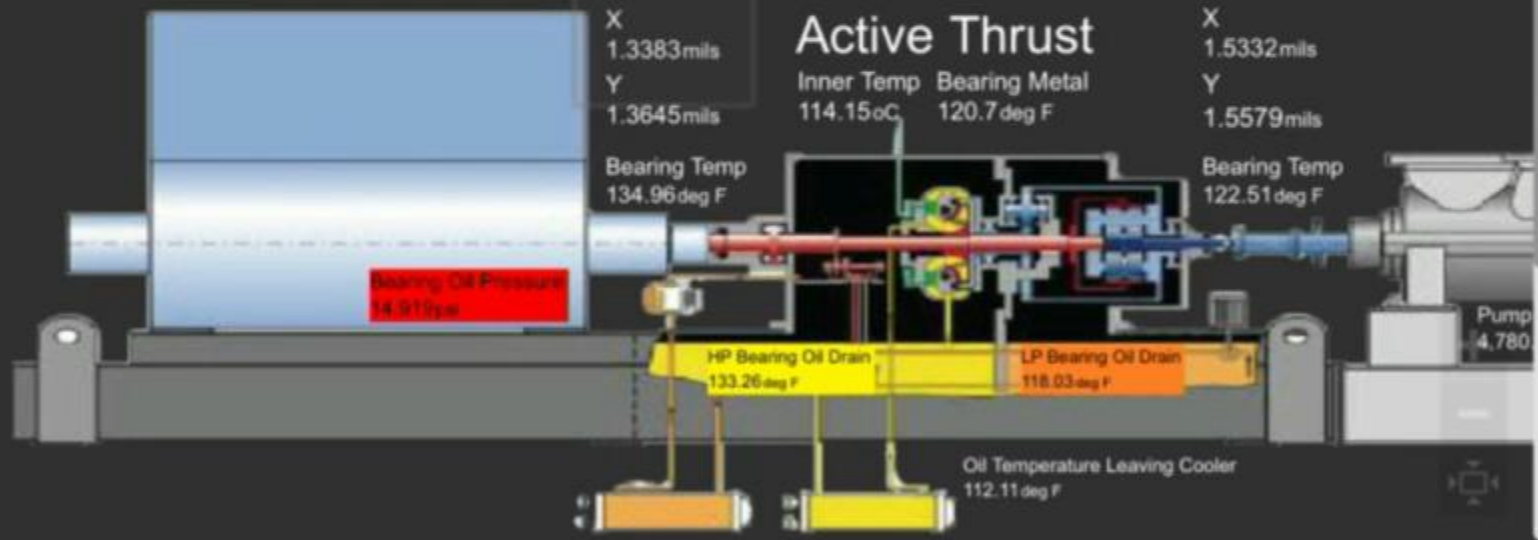

San Leandro Boiler Feed Pump #1

[Generator](#)

Suction
130.38ps

Main Steam Flow
38.473k lb/hr

Outside Air Temperature
37.767 deg F