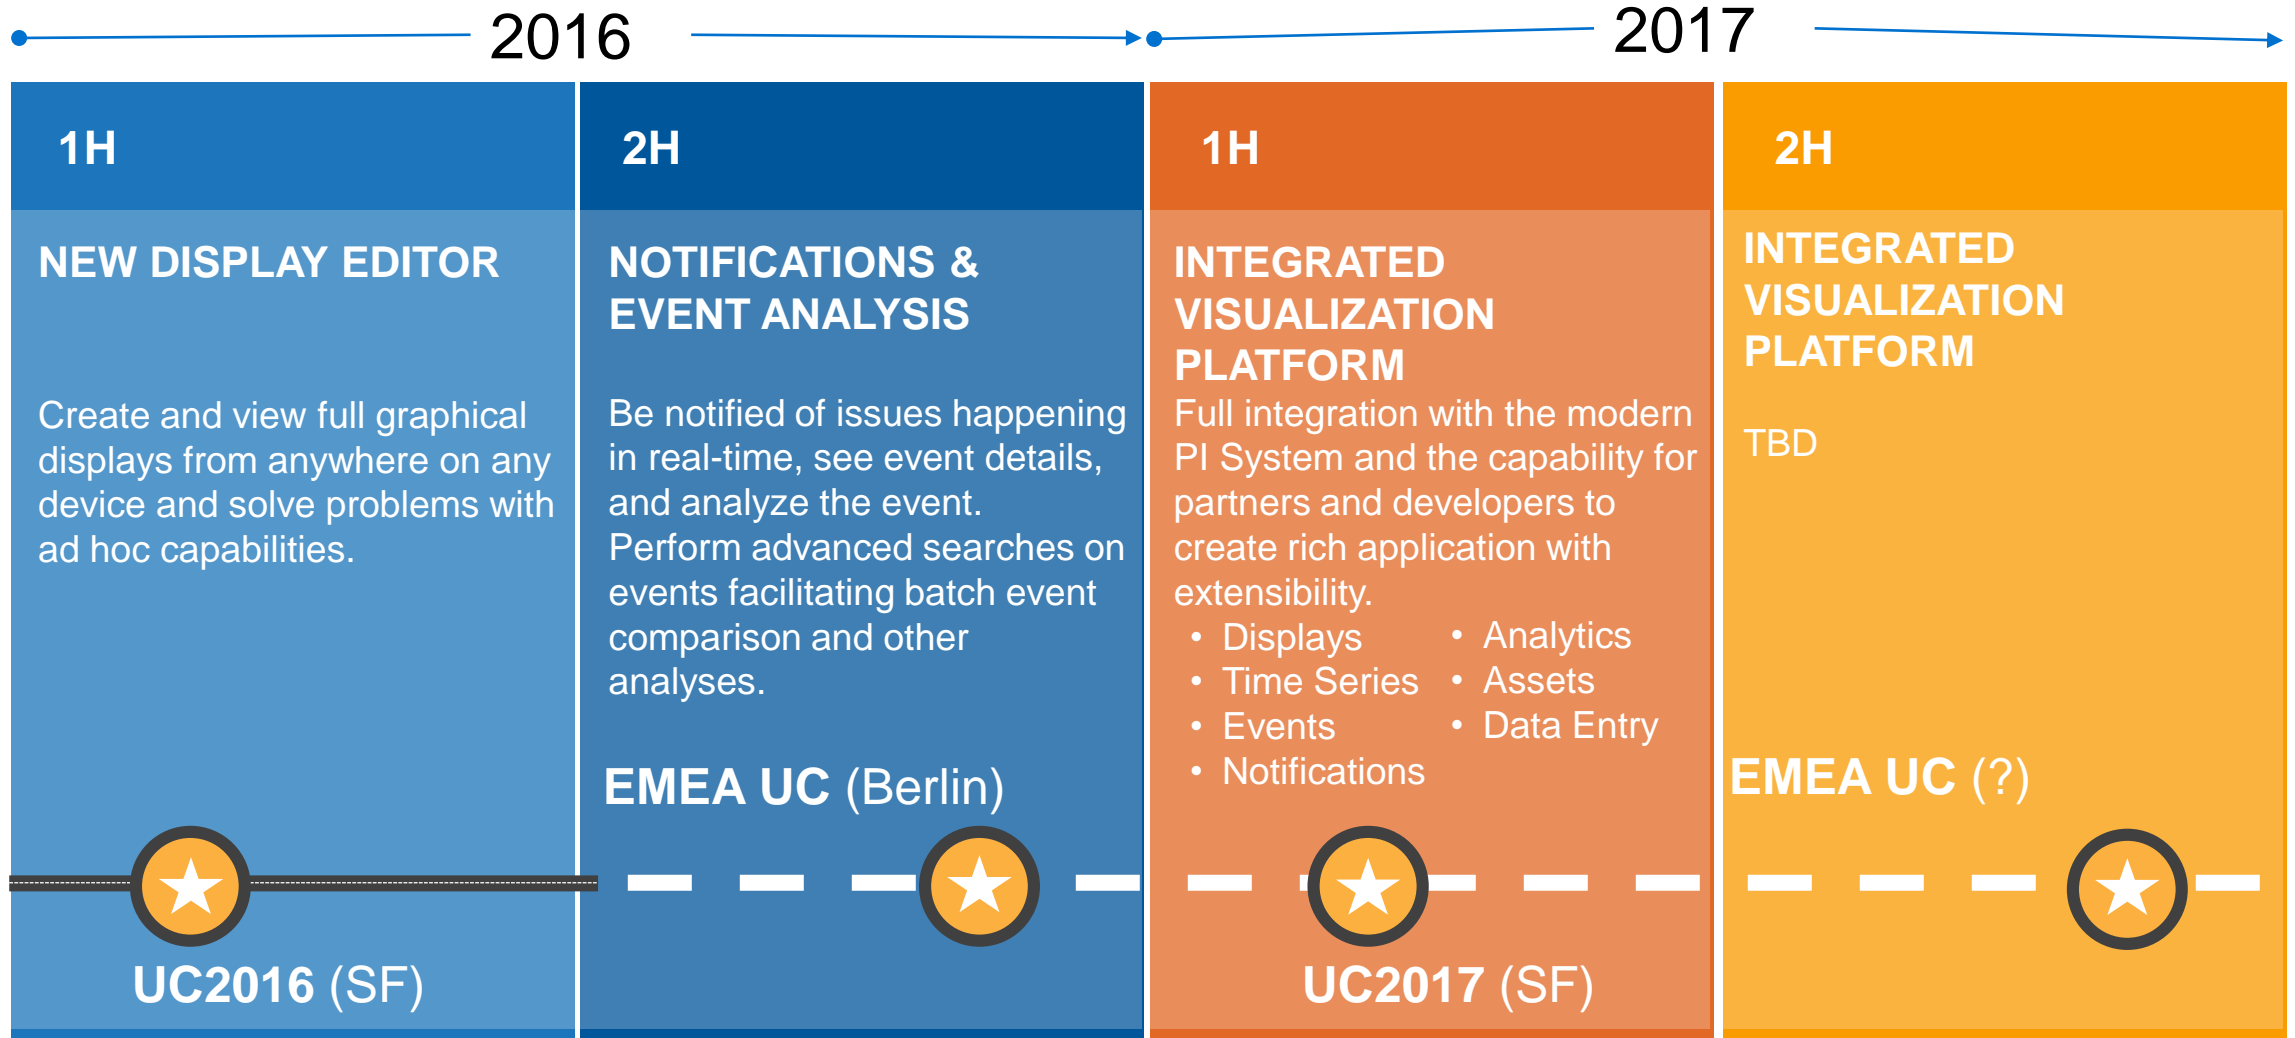

Modern Visualization for the Modern PI System

Authoring

Monitoring

Manual Entry

Ad Hoc Analysis

PI Coresight 2016

What is PI Coresight?

- The fastest, easiest way to visualize PI System data
- Visible with any modern browser
- Rapid deployment
- Supports collaboration and information sharing
- Easily integrated into other web applications

PI Coresight display viewed on a phone

PI Coresight Roadmap

PI Coresight 2016: PI Coresight like never before

PI Coresight 2016 puts power and flexibility into your hands.

- **Mobile** data access
- **Easy** display creation
- **Rapid** deployment
- **Collaboration** platform for critical events