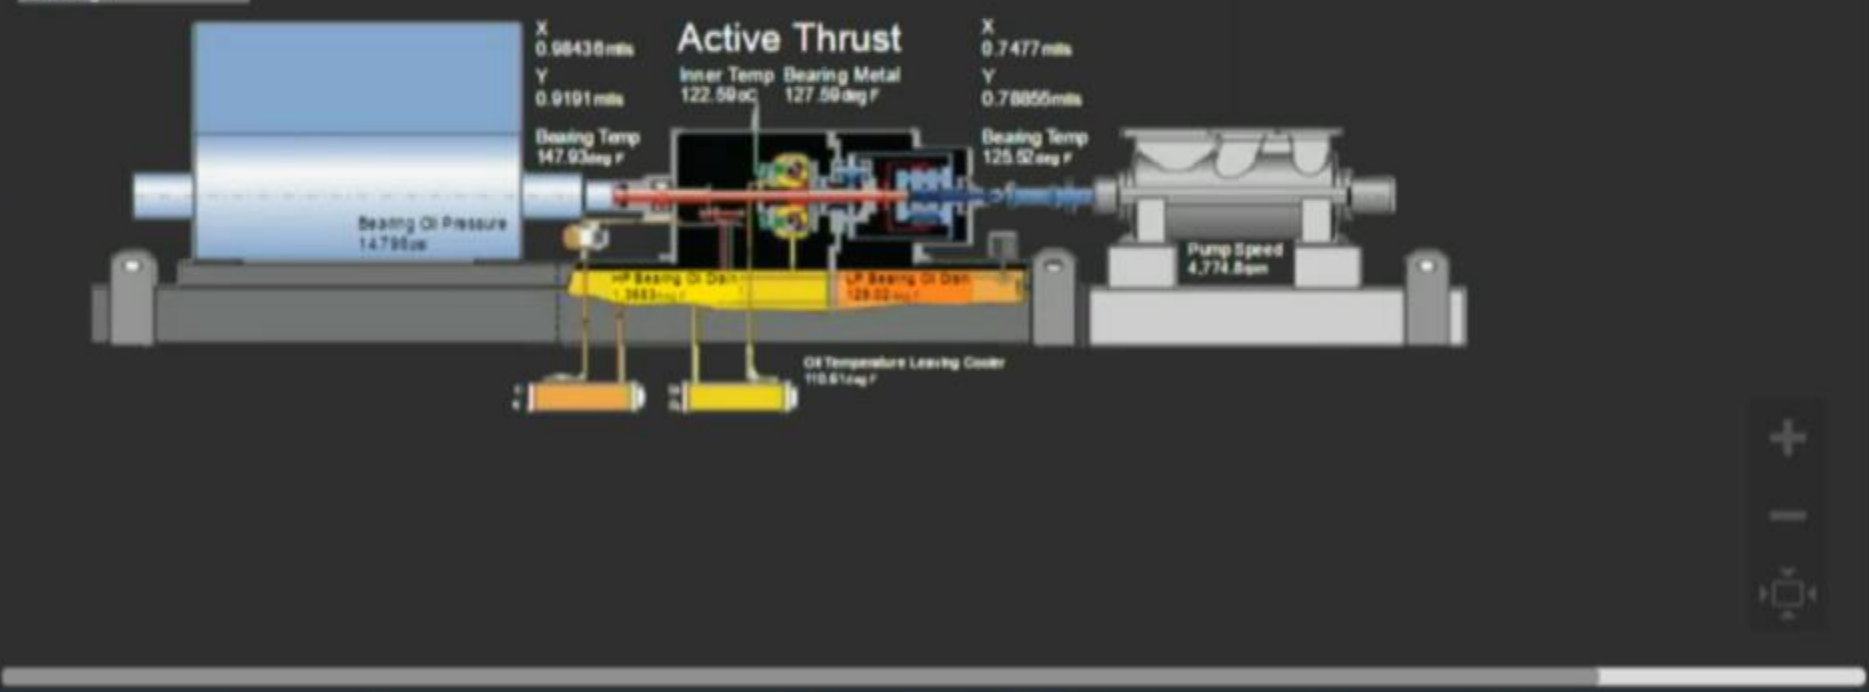

Attributes

- Thrust Bearing Drain Oil
- Vibration Data
 - Inboard Bearing Vibration
 - Inboard Bearing Vibration X
 - Inboard Bearing Vibration Y
 - Outboard Bearing Vibration...
 - Outboard Bearing Vibration

Display: Boiler Feedpump Overview demo ... (read-only) Asset: Boiler Feed Pump #2+ Ad Hoc Display

San Leandro Boiler Feed Pump #2

Generator Gross MW: 442.06

Main Steam Flow	64.492k lb/hr
Suction	124.3psi
Discharge	1,533.7k lb/hr
	315.51deg F
	3,753.3psi