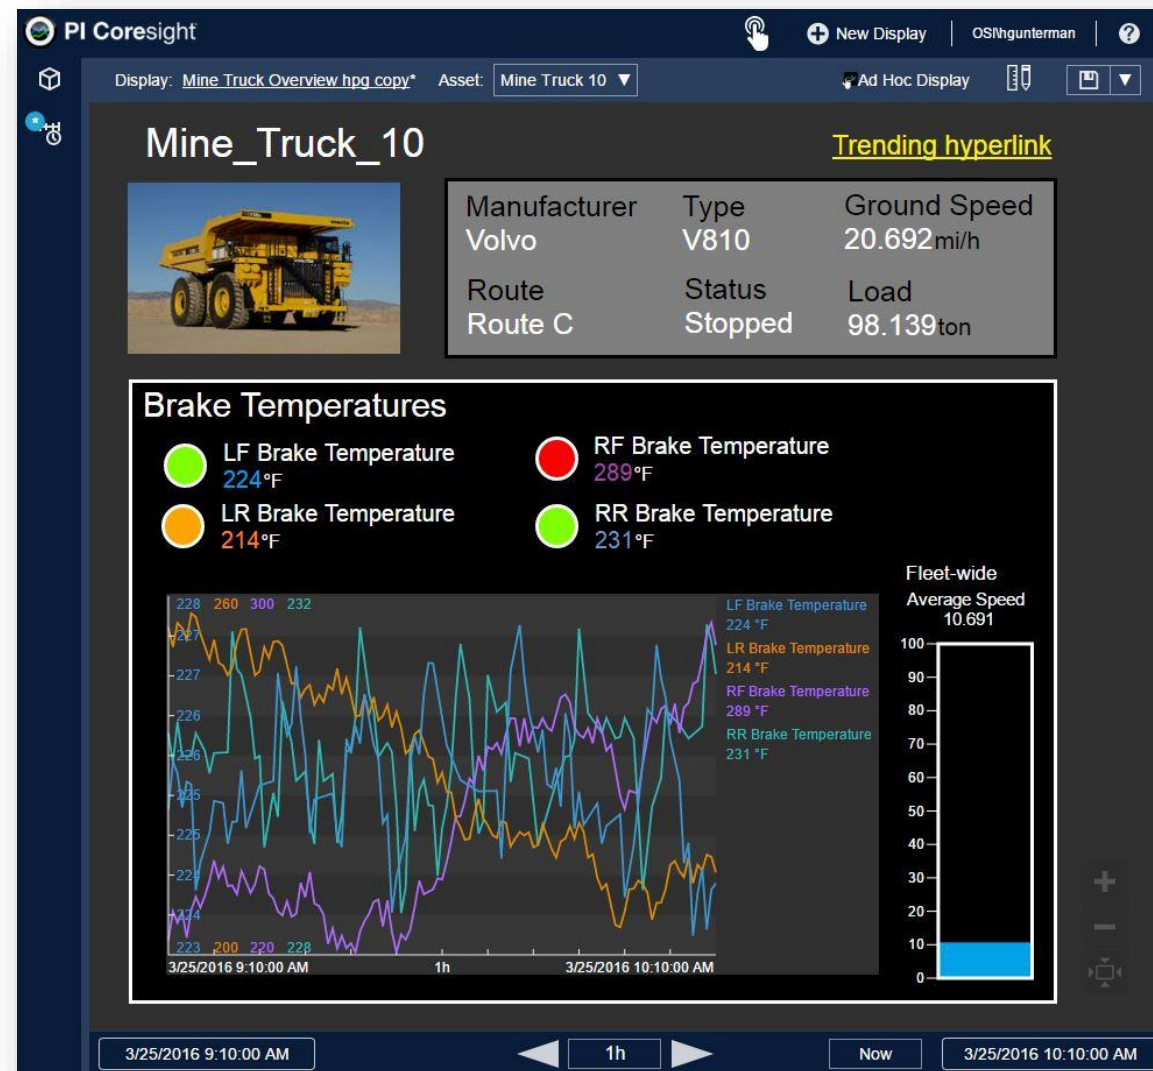

PI Coresight 2016: PI Coresight like never before

PI Coresight 2016 puts power and flexibility into your hands.

- **Mobile** data access
- **Easy** display creation
- **Rapid** deployment
- **Collaboration** platform for critical events

Visit the demo pod to learn more!