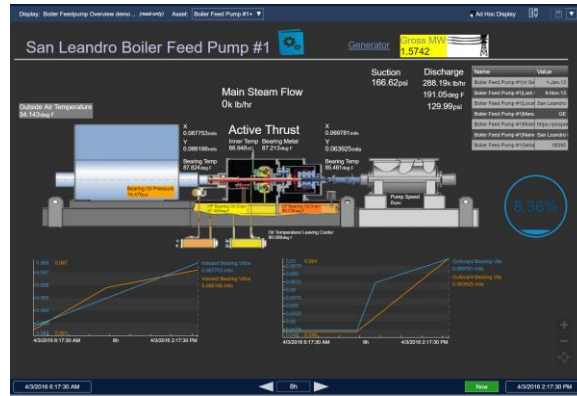

Modern Visualization for the Modern PI System

Authoring

Monitoring

Manual Entry

Ad Hoc Analysis

PI Coresight 2016

What is PI Coresight?

- The fastest, easiest way to visualize PI System data
- Visible with any modern browser
- Rapid deployment
- Supports collaboration and information sharing
- Easily integrated into other web applications

PI Coresight - a better model for a connected world

- Extra security layer between attackers and your critical systems
- Server-side update so all clients are at the same software version
- Usually provides a performance improvement, especially for WAN