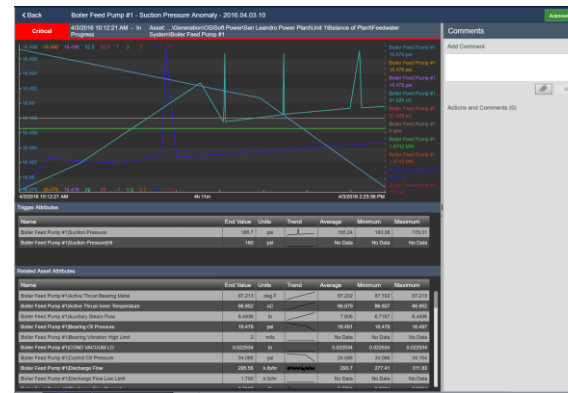

“... that ability for an **end user** to be able to go in and configure it and get an **integrated experience** has **not been there**”

Modern visualization infrastructure

Modern visualization infrastructure

Modern Visualization for the Modern PI System

Authoring

Monitoring

Manual Entry

Ad Hoc Analysis

PI Coresight 2016

What is PI Coresight?

- The fastest, easiest way to visualize PI System data
- Visible with any modern browser
- Rapid deployment
- Supports collaboration and information sharing
- Easily integrated into other web applications

PI Coresight - a better model for a connected world

- Extra security layer between attackers and your critical systems
- Server-side update so all clients are at the same software version
- Usually provides a performance improvement, especially for WAN